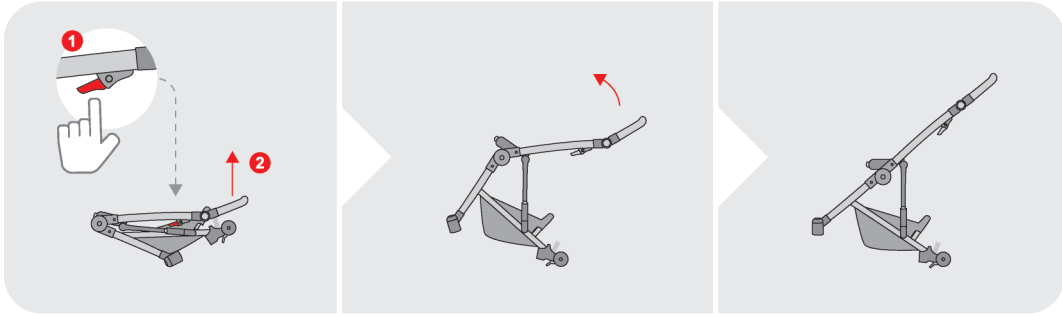

- Mars 
- Mars Comfort 
- Multi 
- Multi Comfort 
- ACAS 
- ABR Comfort 

 0-3		 max 15kg
---	---	---

	=		 max 9 kg ← L<800mm →	 max 15kg
				

bebetto.eu

optional

			
---	---	---	---

Magnum

SERVICE

1. clean

2. silicone

1. clean

2. silicone

MAX 0,1kg

UV 50+ PROTECTION

A

B

Click!

AUTO LOCK

PRESS

1. hard

2. soft

hard

soft

~10cm