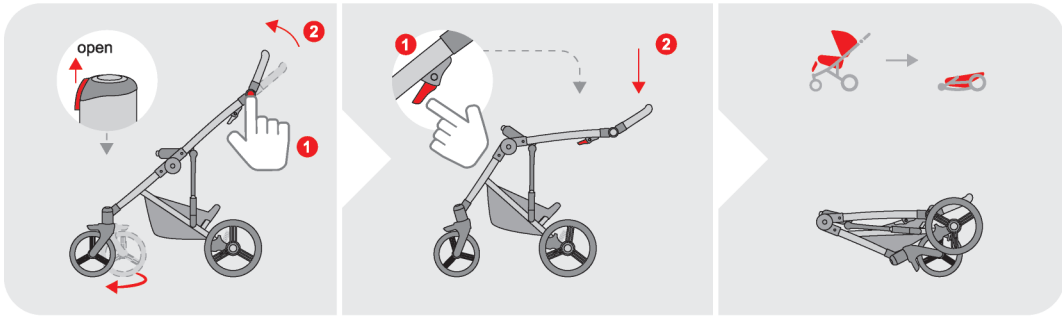

- Mars 
- Mars Comfort 
- Multi 
- Multi Comfort 
- ACAS 
- ABR Comfort 

 0-3		 max 15kg
---	---	---

	=		 max 9 kg ← L<800mm →	 max 15kg
				

bebetto.eu

optional

			
---	---	---	---

Magnum

SERVICE

1. clean

2. silicone

1. clean

2. silicone

MAX 0,1kg

UV 50+ PROTECTION

A

B

Click!

AUTO LOCK

PRESS

1. hard

2. soft

hard

soft

~10cm