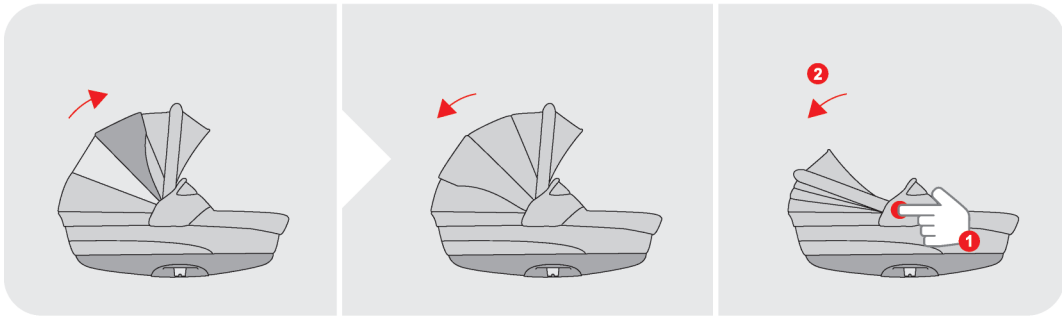

- Mars 
- Mars Comfort 
- Multi 
- Multi Comfort 
- ACAS 
- ABR Comfort 

 0-3		 max 15kg
---	---	---

	=		 max 9 kg ← L<800mm →	 max 15kg
				

bebetto.eu

optional

			
---	---	---	---

Magnum

SERVICE

1. clean

2. silicone

1. clean

2. silicone

MAX 0,1kg

UV 50+ PROTECTION

A

B

Click!

AUTO LOCK

PRESS

1. hard

2. soft

hard

soft

~10cm