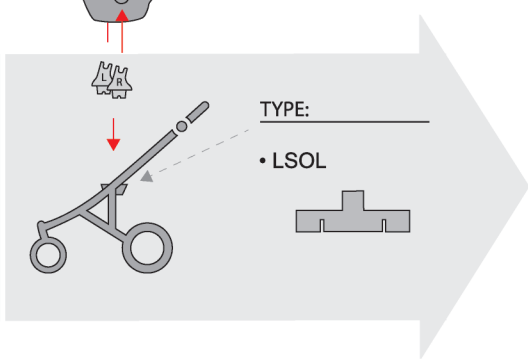

- Mars 
- Mars Comfort 
- Multi 
- Multi Comfort 
- ACAS 
- ABR Comfort 

 0-3		 max 15kg
---	---	---

	=		 max 9 kg ← L<800mm →	 max 15kg
				

bebetto.eu

optional

			
---	---	---	---

Magnum

SERVICE

1. clean

2. silicone

1. clean

2. silicone

MAX 0,1kg

UV 50+ PROTECTION

A

B

Click!

AUTO LOCK

PRESS

1. hard

2. soft

hard

soft

~10cm